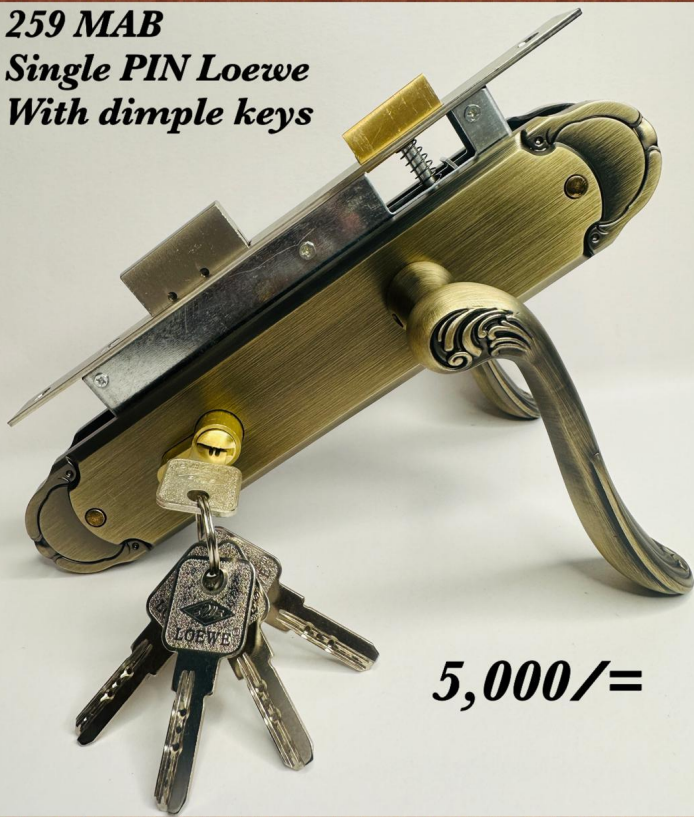

259 MAB

259 MAB
Single PIN Loewe
With dimple keys

5,000/=

259 MAB
Kenyos Single PIN
with dimple keys

5,000/=

Rating: Not Rated Yet

[Ask a question about this product](#)

Reviews