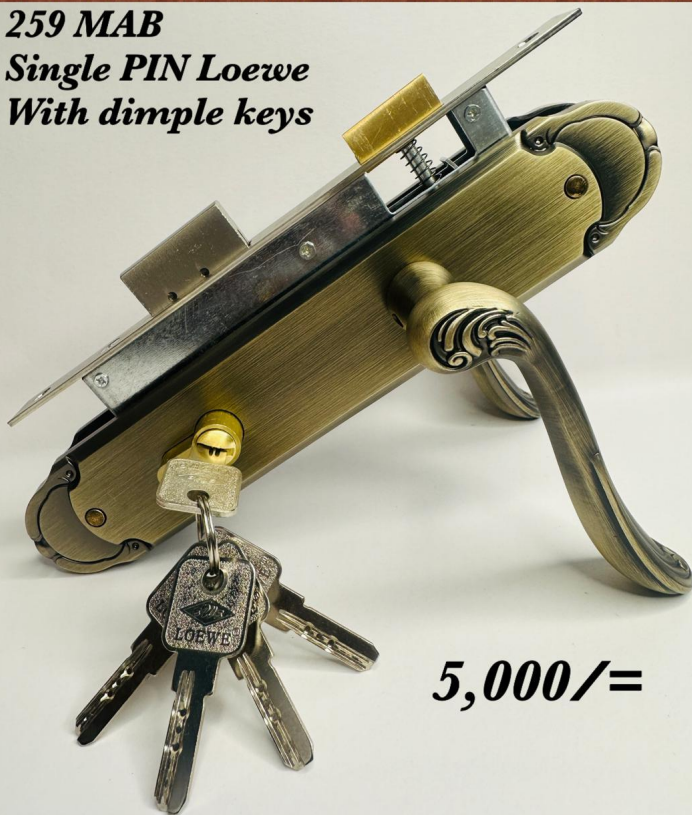

259 MAB

259 MAB
Single PIN Loewe
With dimple keys

5,000/=

259 MAB
Kenyos Single PIN
with dimple keys

5,000/=

Rating: Not Rated Yet

[Ask a question about this product](#)

Reviews