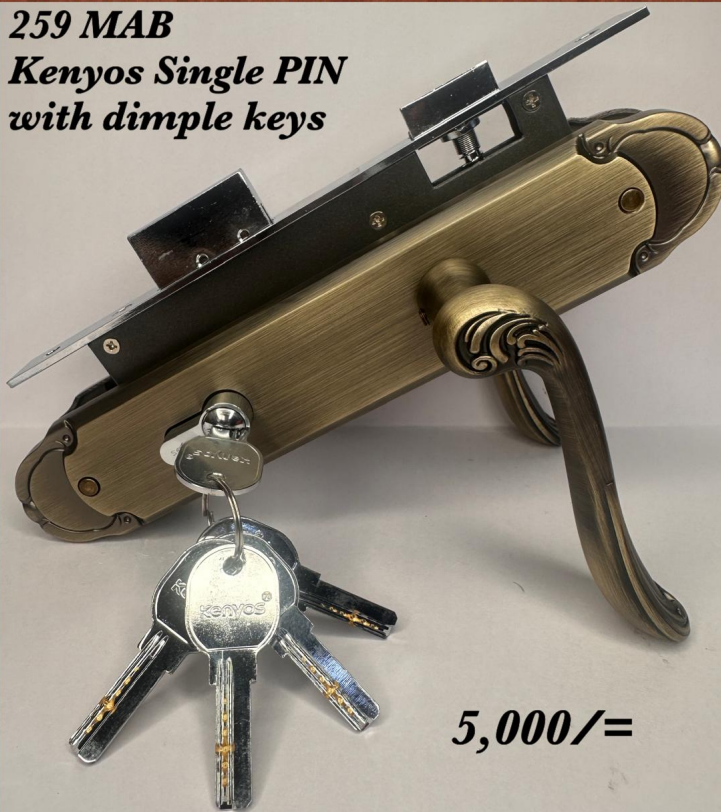

259 MAB

259 MAB
Single PIN Loewe
With dimple keys

5,000/=

259 MAB
Kenyos Single PIN
with dimple keys

5,000/=

Rating: Not Rated Yet

[Ask a question about this product](#)

Reviews