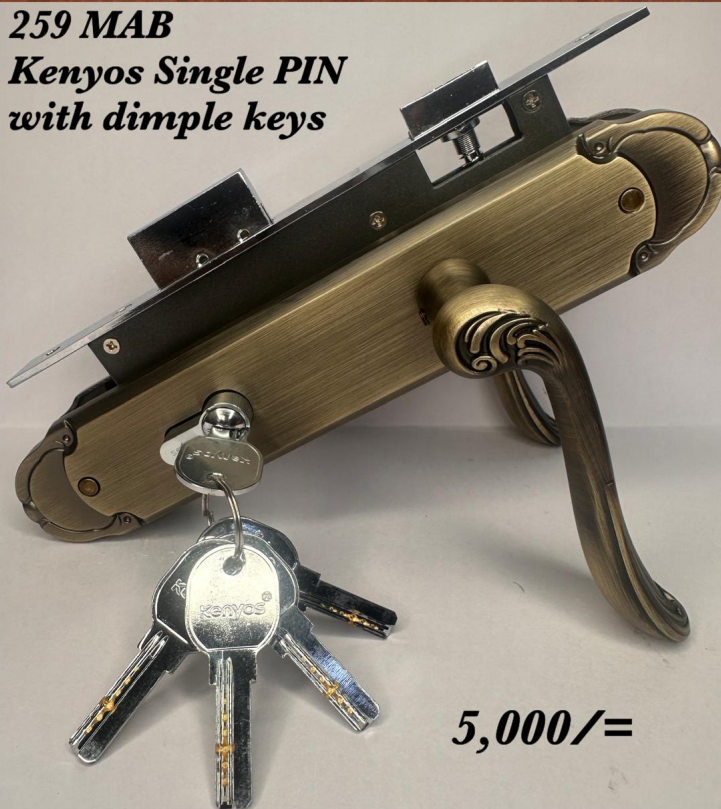

259 MAB

259 MAB
Single PIN Loewe
With dimple keys

5,000/=

259 MAB
Kenyos Single PIN
with dimple keys

5,000/=

Rating: Not Rated Yet

[Ask a question about this product](#)

Reviews