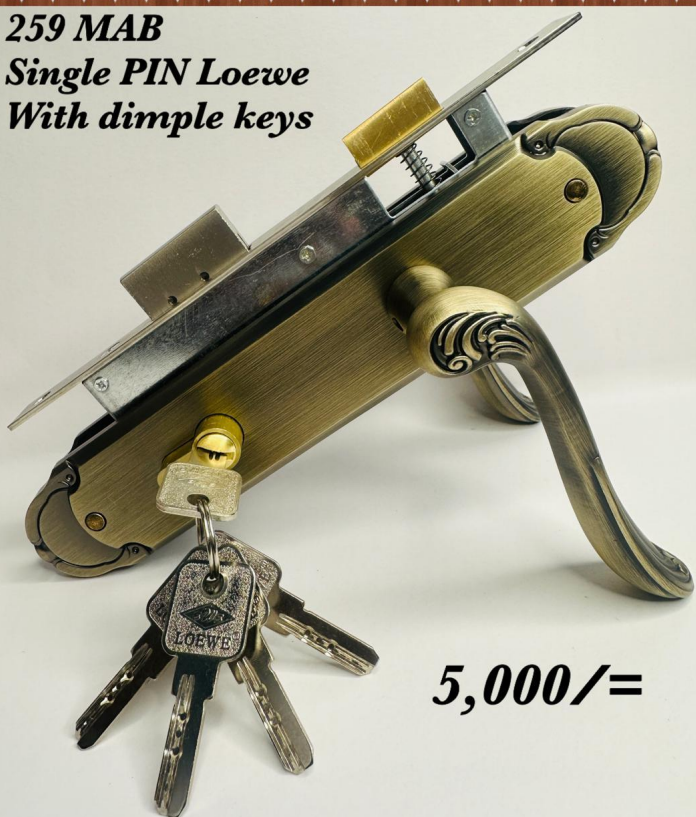

259 MAB

259 MAB
Single PIN Loewe
With dimple keys

5,000/=

259 MAB
Kenyos Single PIN
with dimple keys

5,000/=

Rating: Not Rated Yet

[Ask a question about this product](#)

Reviews