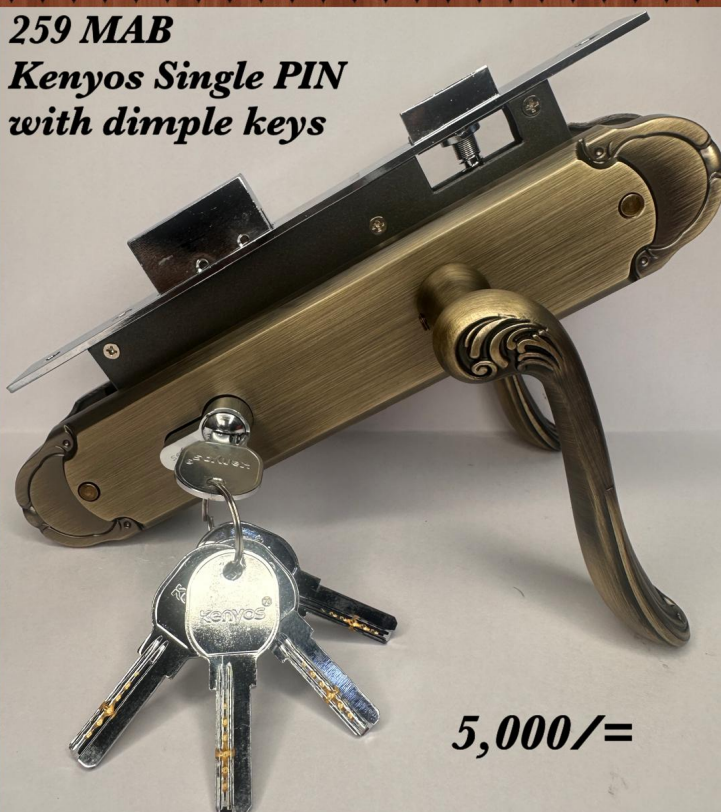

259 MAB

259 MAB
Single PIN Loewe
With dimple keys

5,000/=

259 MAB
Kenyos Single PIN
with dimple keys

5,000/=

Rating: Not Rated Yet

[Ask a question about this product](#)

Reviews