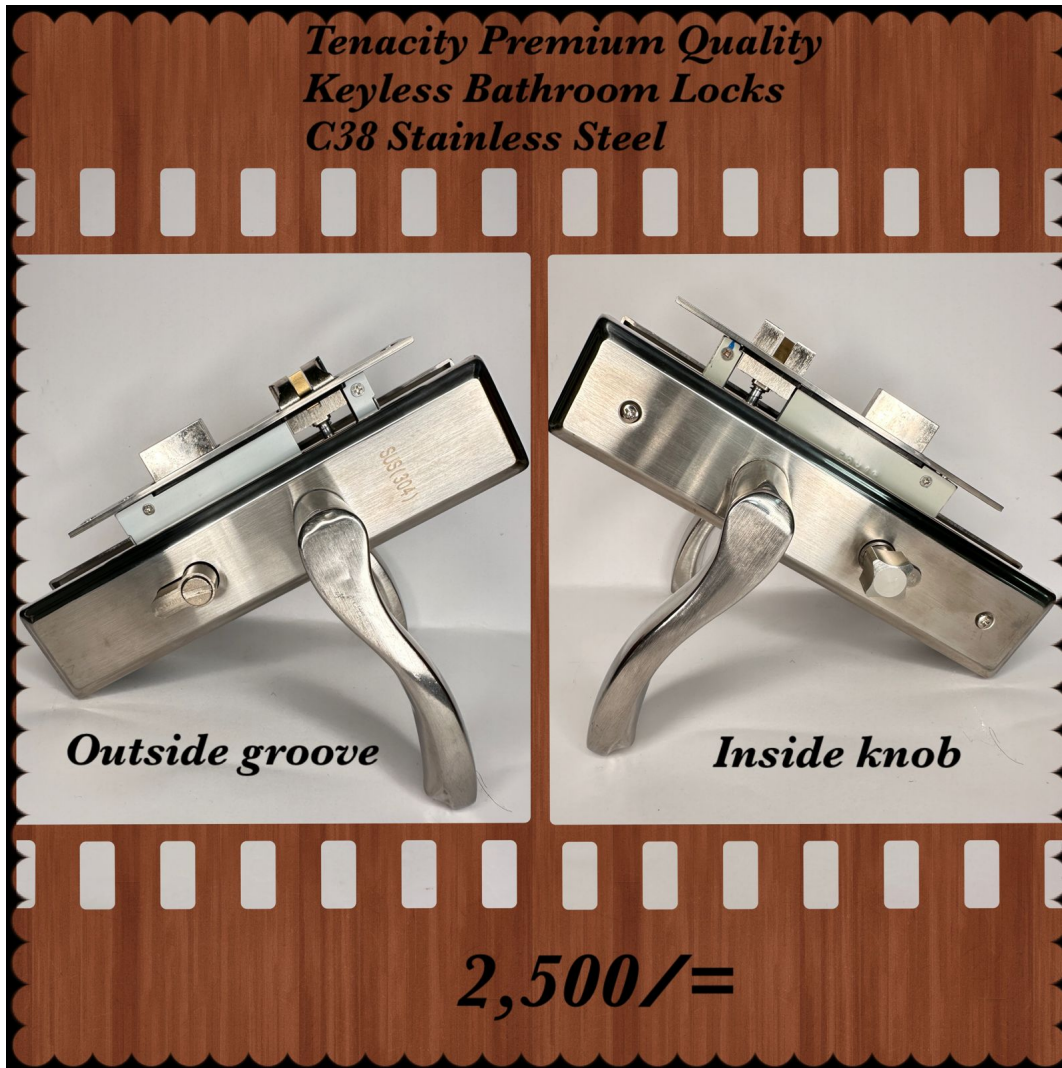

## C38 SN Bathroom

*Tenacity Premium Quality  
Keyless Bathroom Locks  
C38 Stainless Steel*

*Outside groove*

*Inside knob*

*2,500/=*

The image displays two views of a stainless steel keyless bathroom lock. The left view, labeled 'Outside groove', shows the lock's exterior with a curved handle and a small circular groove. The right view, labeled 'Inside knob', shows the interior with a curved handle and a small circular knob. The lock is mounted on a stainless steel plate. The entire advertisement is framed with a wood-grain border and perforated edges, resembling a film strip. The price '2,500/=' is prominently displayed at the bottom.

Rating: Not Rated Yet  
[Ask a question about this product](#)