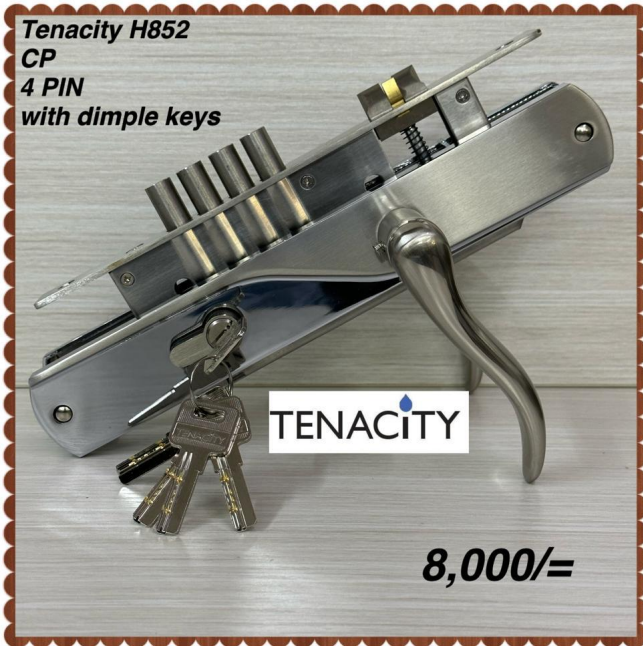

## H852 CP

Upgrade your main door security with the H852 CP 4 Pin Lock with Dimpled Keys. Crafted with precision and durability, this lock provides reliable protection against unauthorized access. The advanced dimpled key system enhances security and peace of mind for your home or business.

Rating: Not Rated Yet

[Ask a question about this product](#)